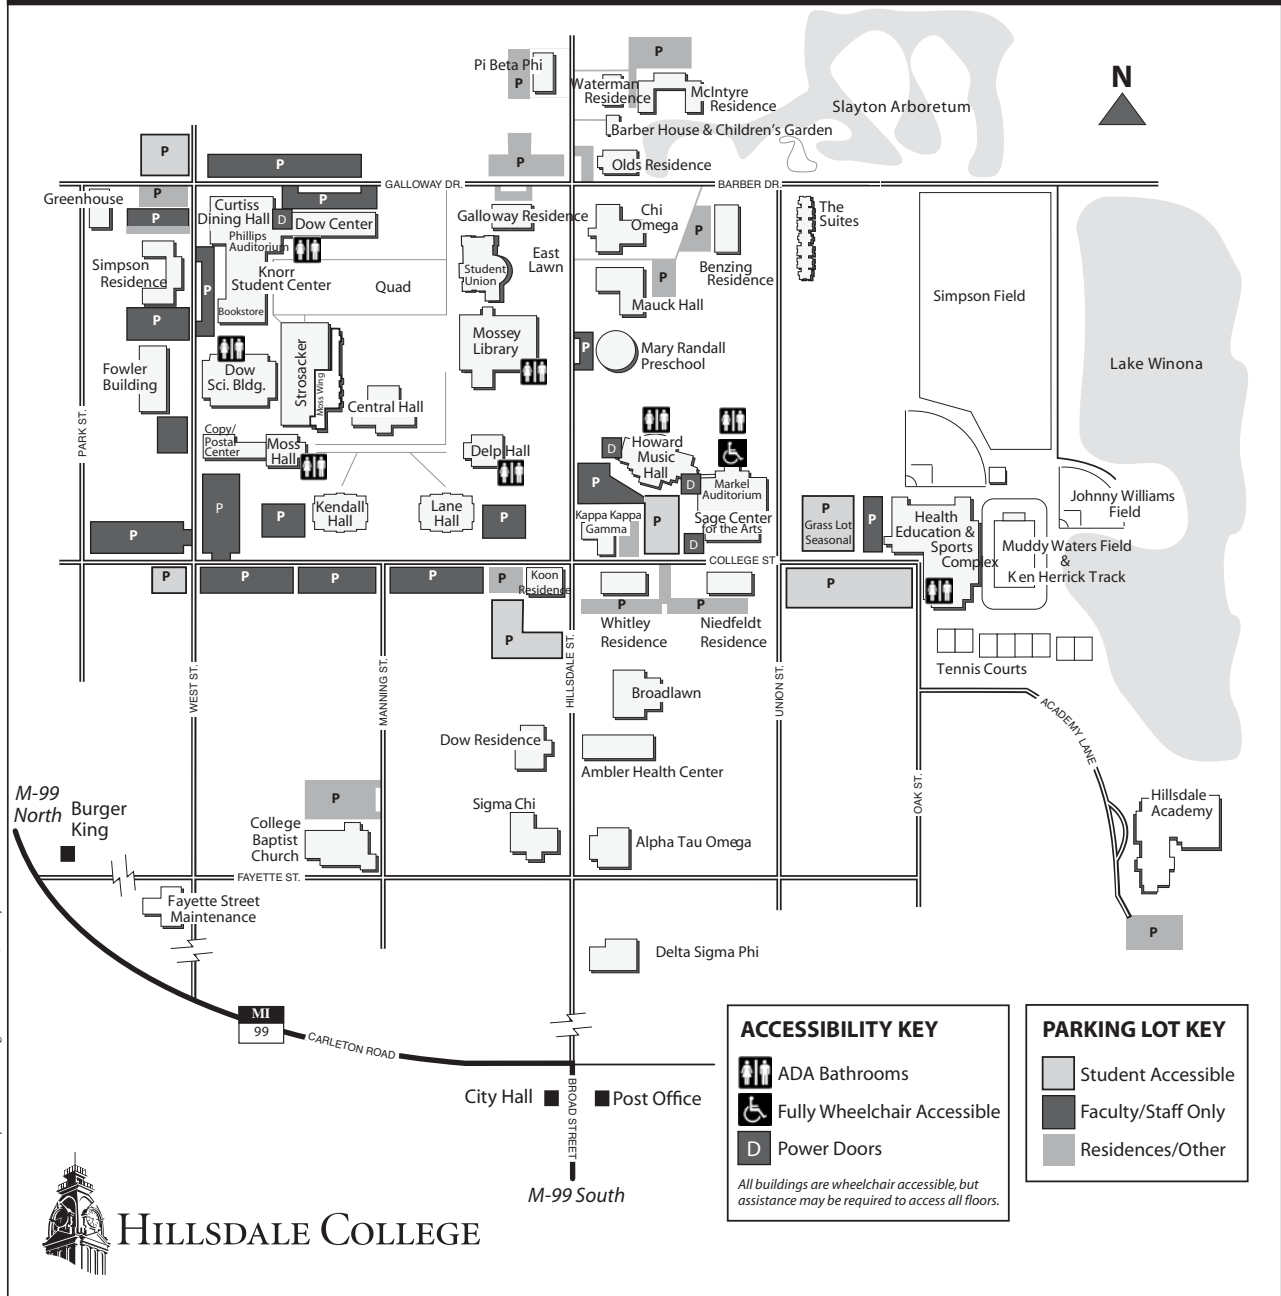

Hillsdale College Campus Map

A VISITOR'S GUIDE TO CAMPUS

CAMPUS INFORMATION

- General information .....(517) 437-7341
- Admissions.....(517) 607-2327
- Hillsdale College bookstore .....(517) 607-2266
- Gift and estate planning.....(800) 334-8904
- On- and off-campus lecture series, books and publications.....(517) 607-2318 or (800) 437-2268
- Professional seminars for managers and executives .....(517) 437-3311
- On-campus accommodations and dining.....(517) 437-3311