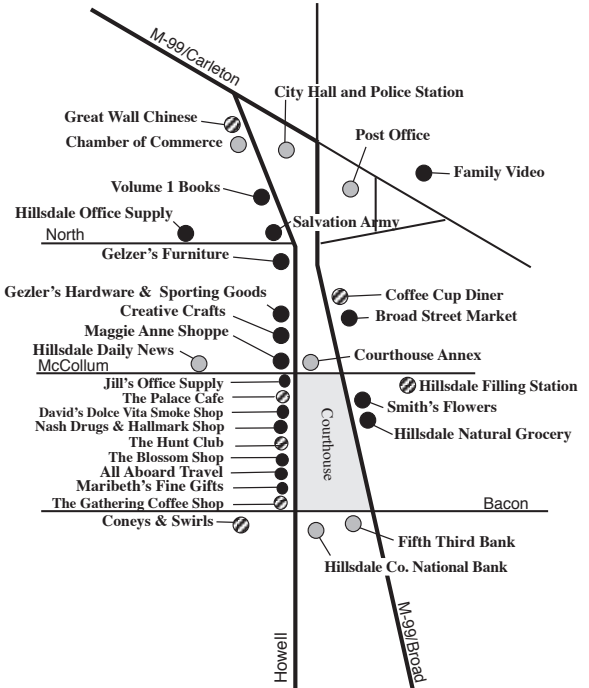

HILLSDALE-AREA BASIC SERVICES MAP

HILLSDALE COLLEGE

PRODUCED BY HILLSDALE COLLEGE PUBLICATIONS
JANUARY 2008

Downtown Hillsdale

To Lake Baw Beese

To Ohio, M-34 and Hillsdale Motel

Back way to Jonesville and U.S.-12

To US-12, Jonesville — Chicago Water Grill, Super Wal-Mart, King Buffet, Saucy Dog, Taco Bell, Rosalie's, Marcella's, Los Mariachis, Cedars, Pinecrest Motel, Rooms at Grayfield B&B and Munro House B&B