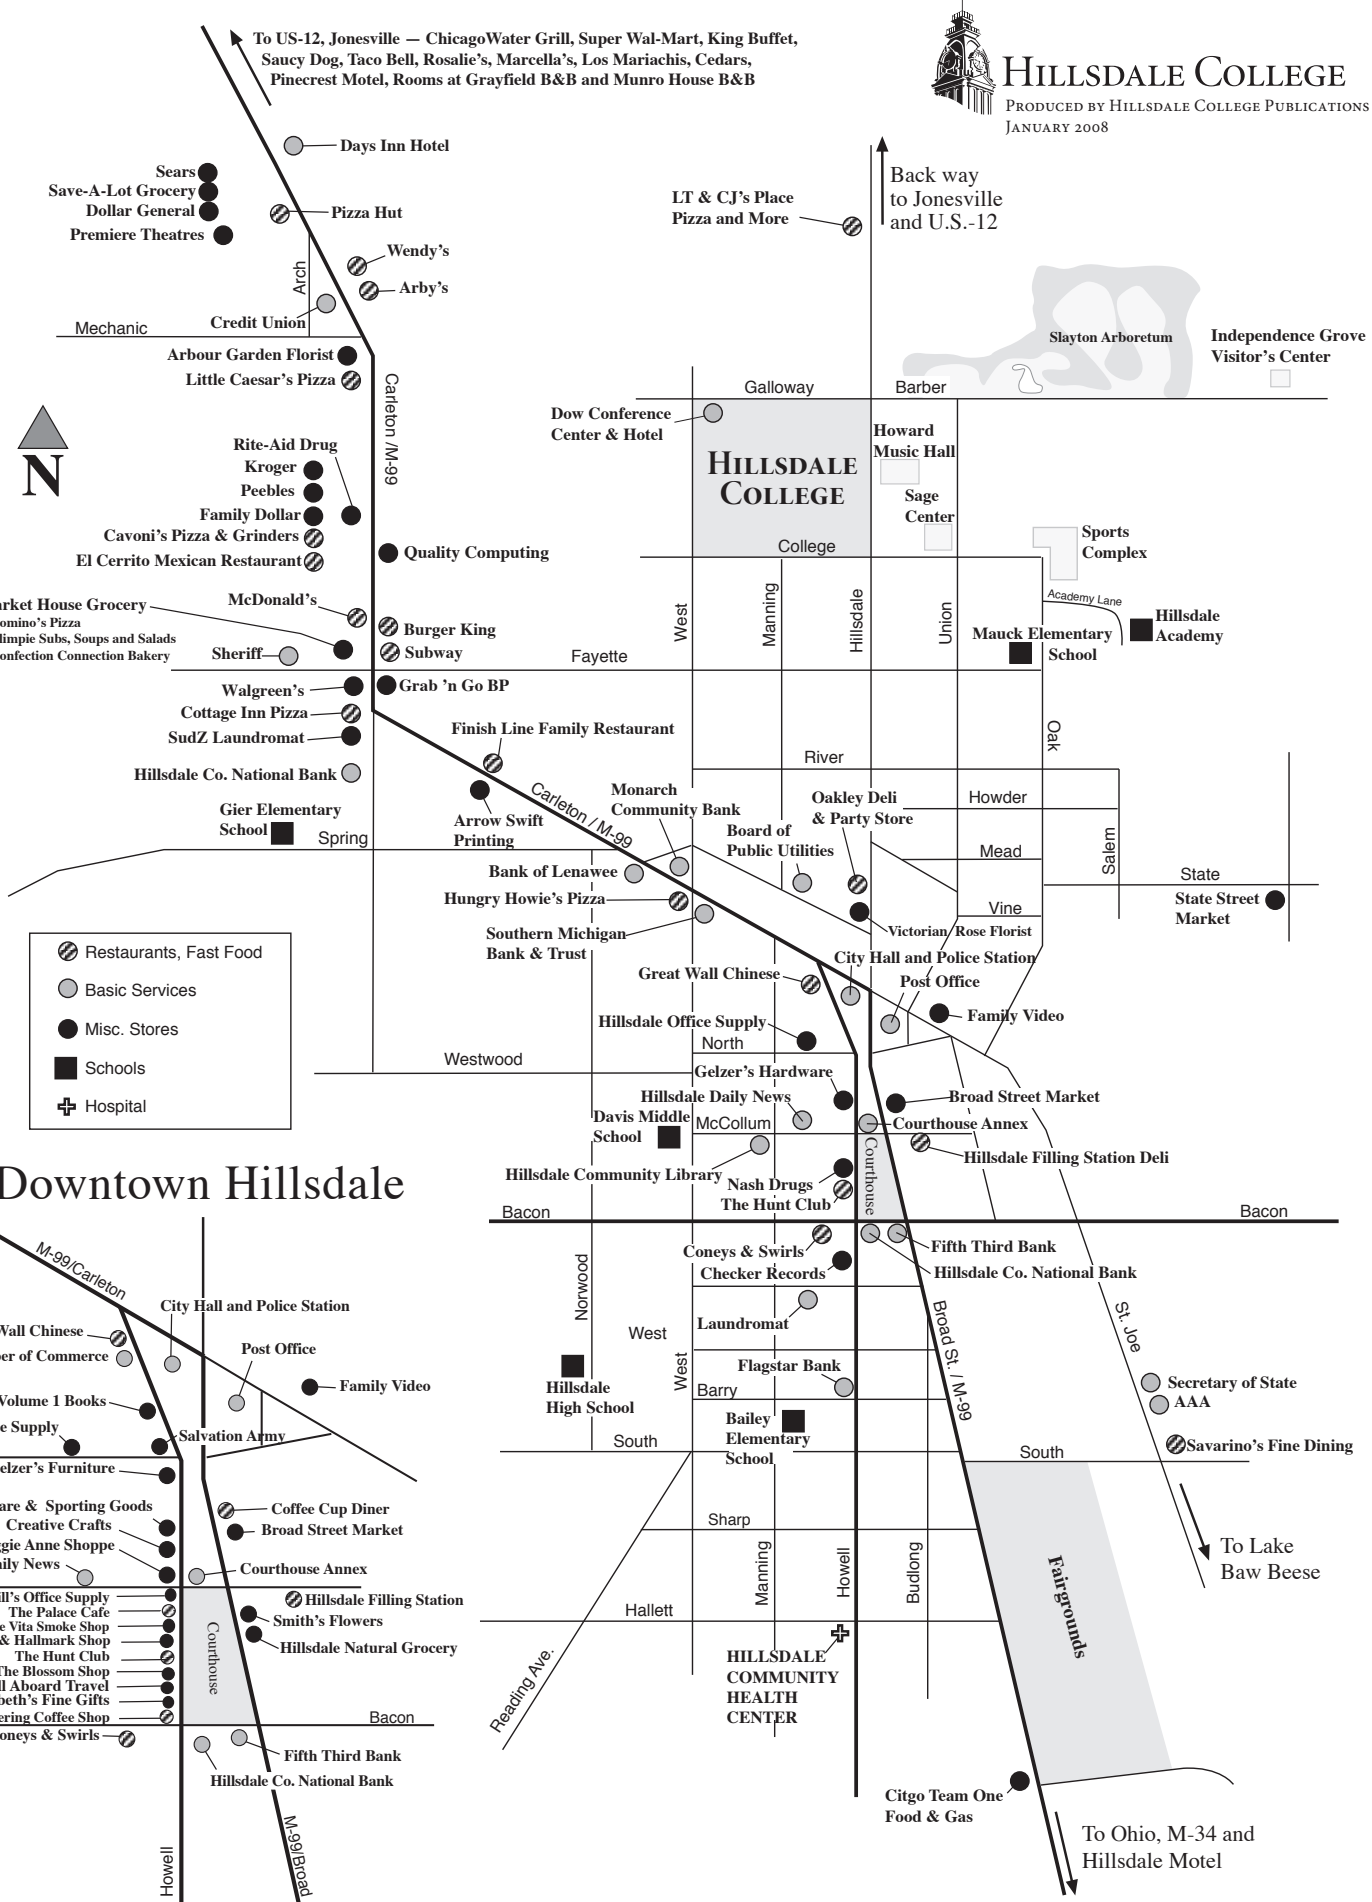

HILLSDALE-AREA BASIC SERVICES MAP

HILLSDALE COLLEGE

PRODUCED BY HILLSDALE COLLEGE PUBLICATIONS
JANUARY 2008

Downtown Hillsdale

To Lake Baw Beese

To Ohio, M-34 and Hillsdale Motel

Back way to Jonesville and U.S.-12

To US-12, Jonesville — Chicago Water Grill, Super Wal-Mart, King Buffet, Saucy Dog, Taco Bell, Rosalie's, Marcella's, Los Mariachis, Cedars, Pinecrest Motel, Rooms at Grayfield B&B and Munro House B&B