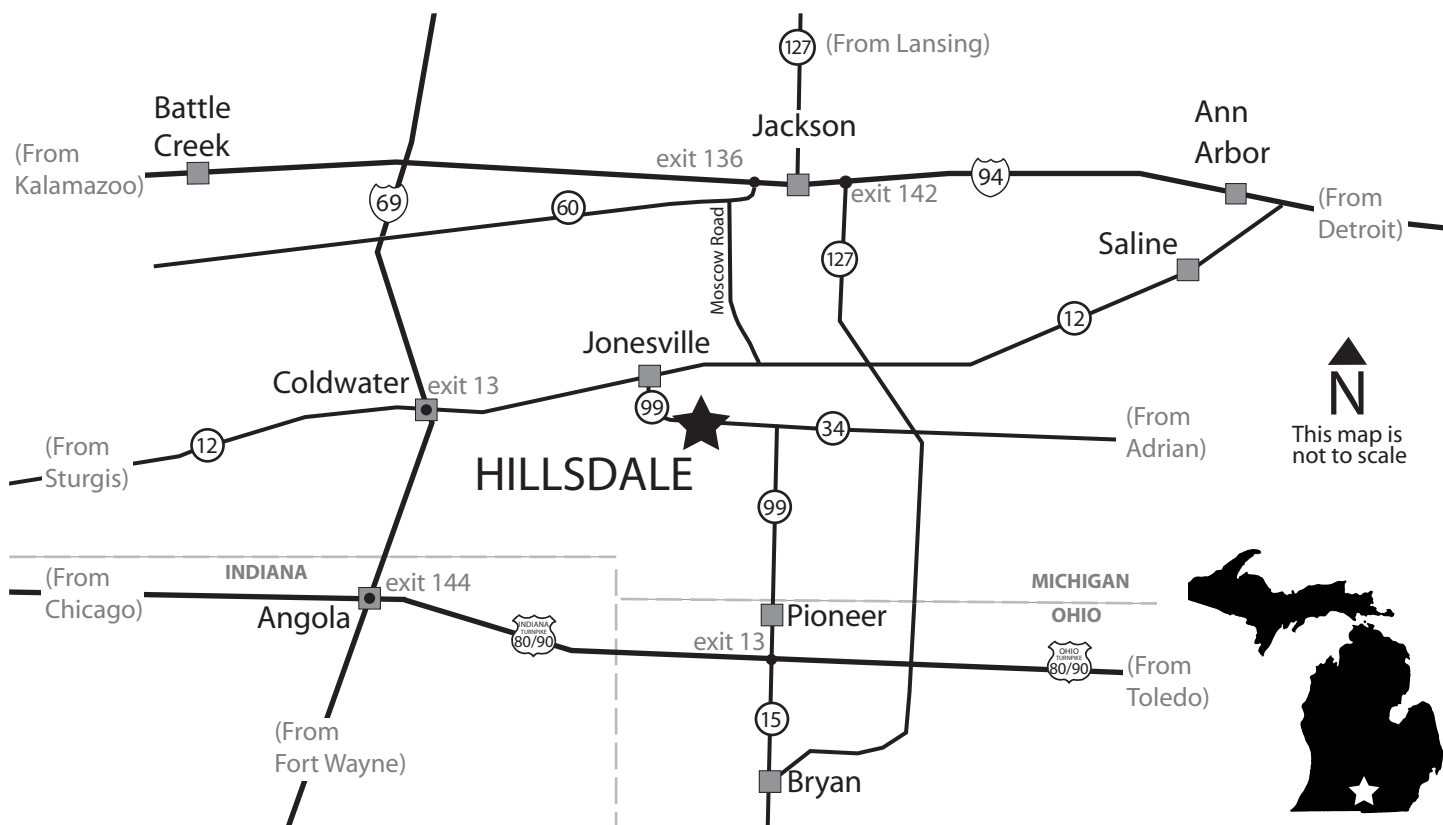

FINDING YOUR WAY TO HILLSDALE

ACCOMMODATIONS for your stay at Hillsdale College can be found at many of the hotels, motels and inns in the local area: (area code 517 unless indicated)

Hillsdale

Dow Conference Center (on campus).....	437-3311
Days Inn	439-3297
Hillsdale Motel	437-3389

Jonesville (5 min. away)

* Rooms at Grayfield	849-9580
* Horse and Carriage.....	849-2732
* Munro House.....	849-9292
Pinecrest Motel.....	849-2137

Pittsford (15 min. away)

* The Rocking Horse Inn	523-3826

Coldwater (25 min. away)

* Chicago Pike Inn.....	279-8744
Holiday Inn Express.....	279-0900
Quality Inn.....	278-2017
Super 8.....	278-8833

Jackson (40 min. away)

Baymont Inn	789-6000
* The Claddagh.....	768-1000
Country Hearth Inn.....	783-6404
Country Inn and Suites	788-6400
Fairfield Inn	784-7877
Holiday Inn	783-2681

Montpelier/Exit 13 (30 min. away)

Holiday Inn Express & Suites	(419) 485-0008
Ramada Inn & Suites	(419) 485-5555

* BED AND BREAKFAST

Hillsdale is 90 miles west of Detroit, 70 miles northwest of Toledo and 200 miles east of Chicago.

FROM DETROIT: Take I-94 West to US-127 South (Exit 142). Proceed about 20 miles and turn right on US-12 West. Take US-12 West about 16 miles to Jonesville. Continue through downtown Jonesville and turn left onto M-99 South. Proceed about four miles to the third stoplight and turn left onto Fayette Street. Go to the flashing stoplight at Hillsdale Street and turn left. Follow the blue signs to campus.

FROM TOLEDO: Take I-80/90 West to Ohio State Route 15 (Exit 13) and proceed north. The road number will change to M-99 at the Michigan border, and farther north will appear to end at a flashing red light. Turn left, and continue on M-99 to Hillsdale. Proceed straight through all downtown traffic lights and follow the blue signs to campus.

FROM CHICAGO: Take I-80/90 East to Angola, Indiana (Exit 144). Follow I-69 North about ten miles to Coldwater (Exit 13) and take US-12 East. Proceed straight through Quincy and Allen. In Jonesville, turn right onto M-99 South. Proceed about four miles to the third stoplight in Hillsdale. Turn left onto Fayette Street. Go to the flashing stoplight on Hillsdale Street and turn left. Follow the blue signs to campus.

HILLSDALE COLLEGE

Produced by Hillsdale College Publications, January 2008