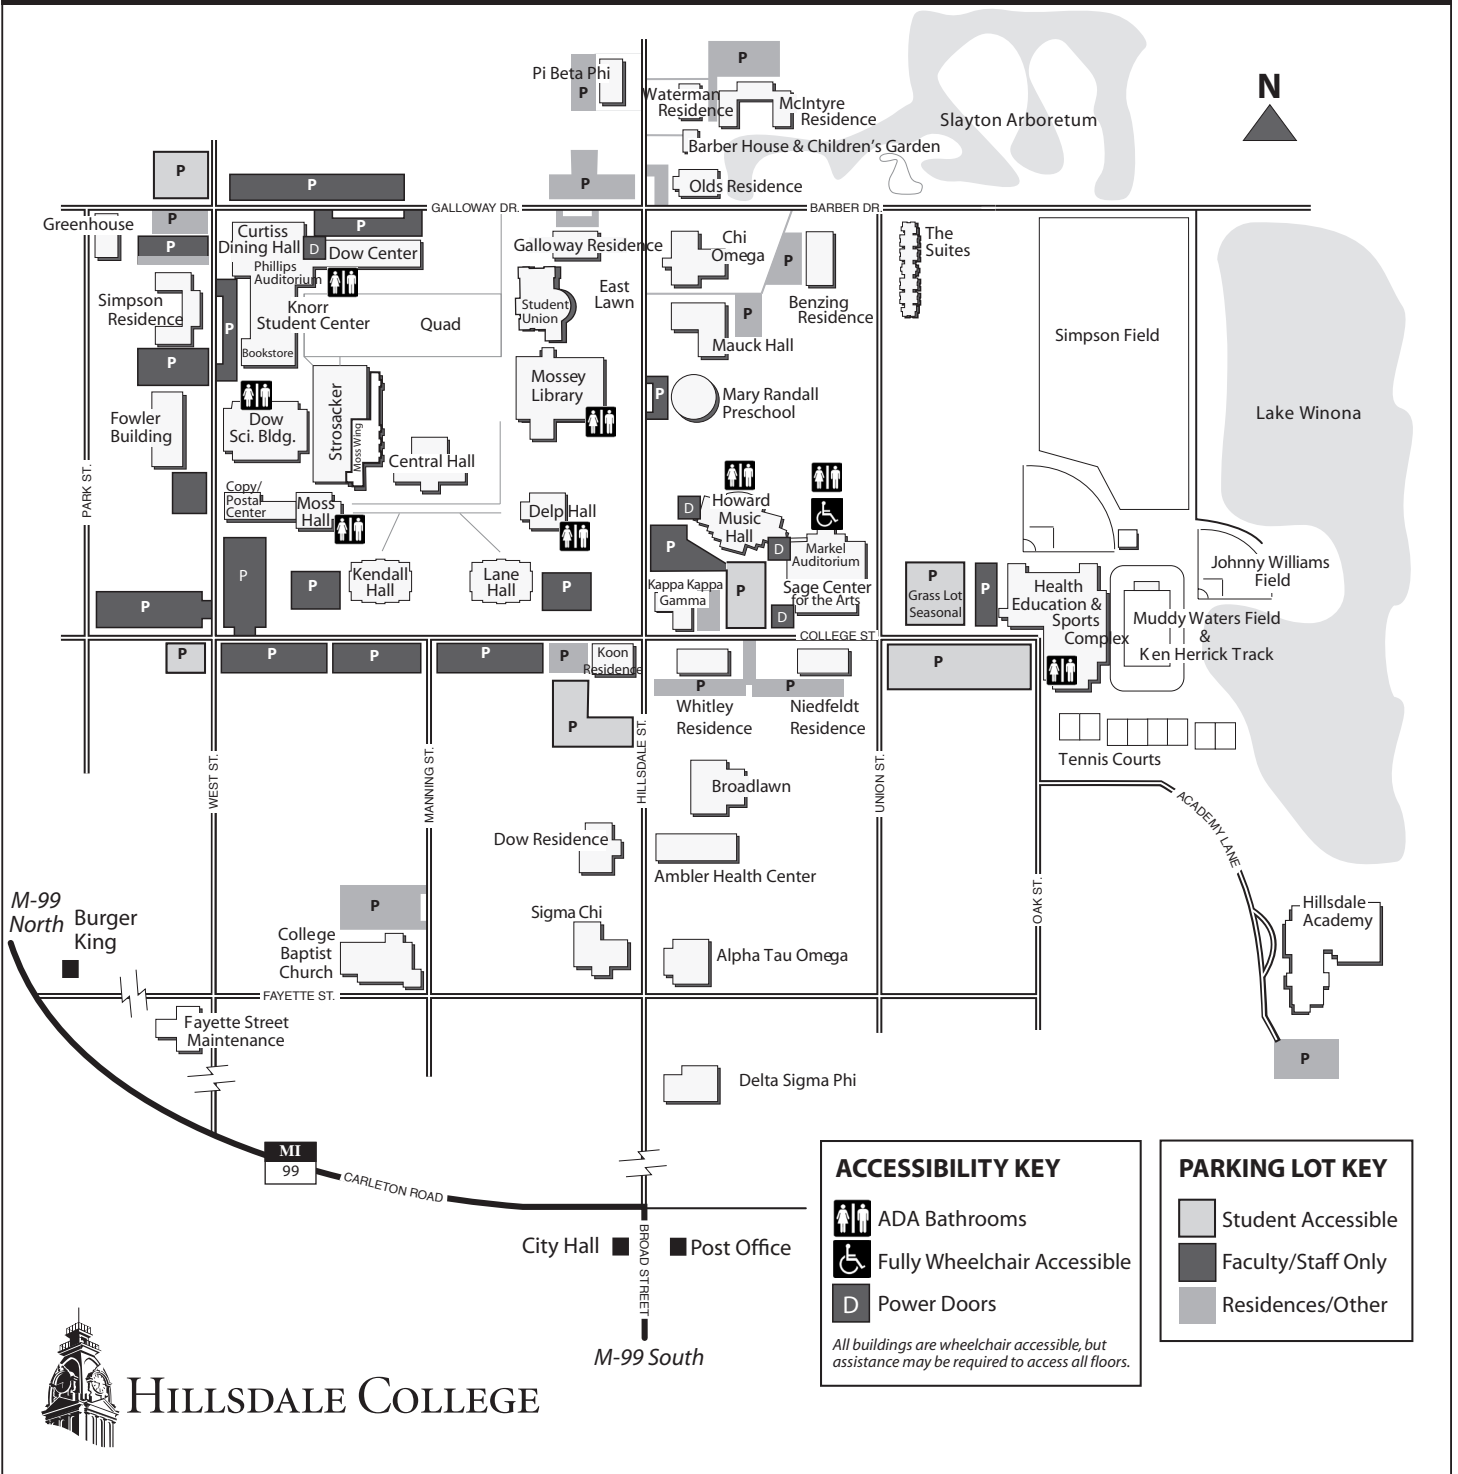

A VISITOR'S GUIDE TO CAMPUS

Produced by Hillsdale College Publications, January 2008

HILLSDALE COLLEGE

CAMPUS INFORMATION

- General information(517) 437-7341
- Admissions(517) 607-2327
- Hillsdale College bookstore(517) 607-2266
- Gift and estate planning.....(800) 334-8904
- On- and off-campus lecture series, books and publications(517) 607-2318 or (800) 437-2268
- Professional seminars for managers and executives(517) 437-3311
- On-campus accommodations and dining.....(517) 437-3311